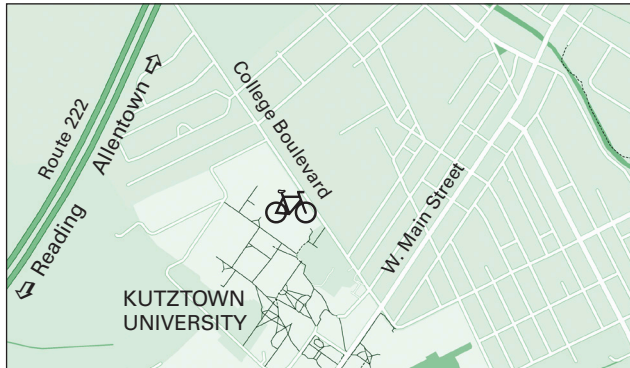

15th
ANNUAL

August 10, 2024

7:00am – 2:00pm

RAIN or SHINE

**FUN FOR ALL AGES:
10 • 25 • 40 • 62 mile rides**

**LAUNCHING FROM
RICKENBACH LEARNING CENTER
KUTZTOWN UNIVERSITY**

For more info: www.friendinc.org

— presents —

Brake the Cycle of Poverty 2024 Road Ride, August 10

7:00am Check-in for 62 and 40 mile rides;
8:00-9:00am Check-in for 25 and 10 mile rides

Rickenbach Learning Center, Kutztown University
250 College Boulevard, Kutztown, PA

**Post-ride food, drinks
and live music
by the Hannah Violet Trio**

KUTZ MILL

DREIBELBIS STATION

Event Information

- ✦ Check-in is Saturday, August 10 at Rickenbach Learning Center, Kutztown University:
 - ✦ 7:00am for 62 and 40 mile rides
 - ✦ 8:00-9:00am for 25 and 10 mile rides
- ✦ \$40 pre-registration for individuals, \$50 day of event
- ✦ \$25 Family Course Special, ride with your children 12 and under and receive a discounted rate for adults, and free registration for children 12 and under
- ✦ 62 mile Metric Century ride starts at 8:00am; 40 mile Rolling Hills Course starts at 8:15am; 25 mile Moderate Hills Course starts at 9:00am; and 10 mile Family Course starts at 9:15am
- ✦ Recommended finish for rides is 1:00pm
- ✦ Courses include rest stops (final rest stop closes at 1pm)
- ✦ Well-marked routes and cue sheets
- ✦ Rider support
- ✦ Register by July 10 for a free t-shirt
- ✦ A light meal is included, beginning at 11:00am
- ✦ Post-ride entertainment by the Hannah Violet Trio
- ✦ Event held rain or shine
- ✦ **ALL PARTICIPANTS MUST WEAR BICYCLE HELMETS AND SIGN WAIVERS**
- ✦ Children under 18 must be accompanied by an adult
- ✦ Directions, routes, schedule, and “Ride with GPS” links available online: www.friendinc.org
- ✦ All proceeds benefit families in need in Berks County
- ✦ For more information please visit www.friendinc.org or call (610) 683-7790